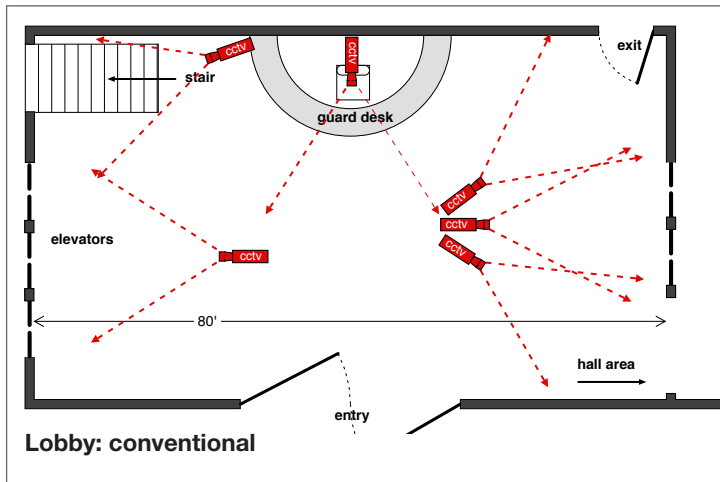

# The Digital Window™ Advantage

**Conventional:**  
 (2) CCTV cameras  
 (1) CCTV dome  
 (3) Ports

**1-D7-180 camera:**  
 (1) Port  
 (6) times total  
 resolution of  
 conventional  
 system

**Conventional:**  
 (6) CCTV cameras  
 (6) Ports

**1-D7-180 camera:**  
 (1) Port  
 (3) times total  
 resolution of  
 conventional  
 system

**Conventional:**

**(4) CCTV cameras  
(4) Ports**

**1-D7-180 camera:**

**(1) Port  
(5) times total  
resolution of  
conventional  
system**