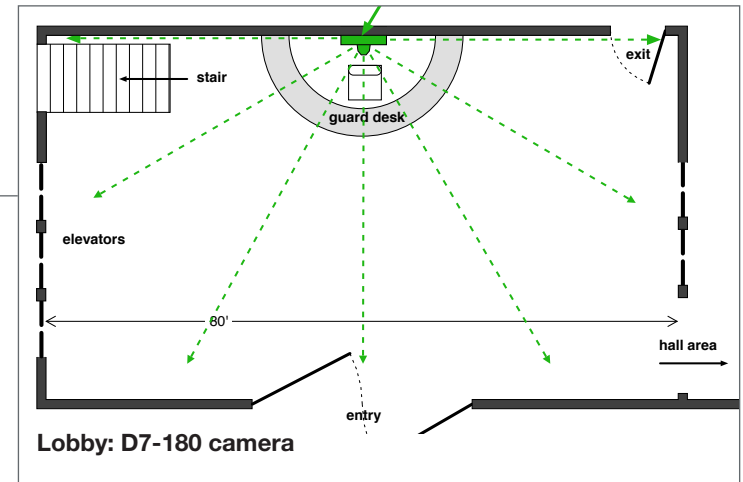

# The Digital Window™ Advantage

**Conventional:**  
 (2) CCTV cameras  
 (1) CCTV dome  
 (3) Ports

**1-D7-180 camera:**  
 (1) Port  
 (6) times total  
 resolution of  
 conventional  
 system

**Conventional:**  
 (6) CCTV cameras  
 (6) Ports

**1-D7-180 camera:**  
 (1) Port  
 (3) times total  
 resolution of  
 conventional  
 system

**Conventional:**

**(4) CCTV cameras  
(4) Ports**

**1-D7-180 camera:**

**(1) Port  
(5) times total  
resolution of  
conventional  
system**