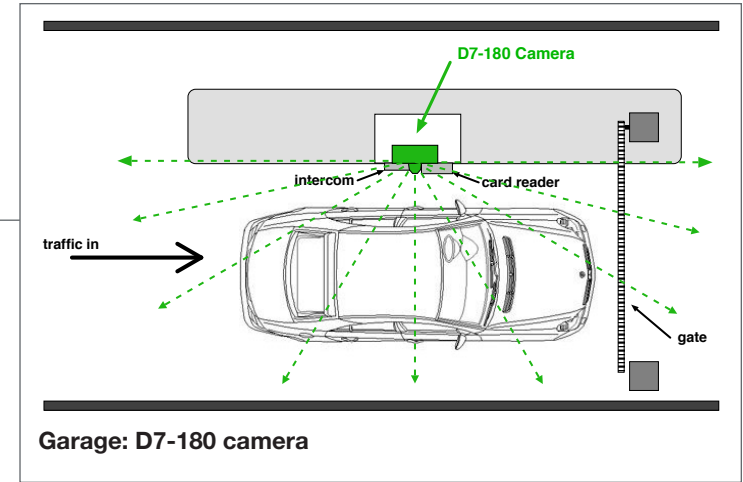

# The Digital Window™ Advantage

**Conventional:**  
 (2) CCTV cameras  
 (1) CCTV dome  
 (3) Ports

**1-D7-180 camera:**  
 (1) Port  
 (6) times total  
 resolution of  
 conventional  
 system

**Conventional:**  
 (6) CCTV cameras  
 (6) Ports

**1-D7-180 camera:**  
 (1) Port  
 (3) times total  
 resolution of  
 conventional  
 system

**Conventional:**

**(4) CCTV cameras  
(4) Ports**

**1-D7-180 camera:**

**(1) Port  
(5) times total  
resolution of  
conventional  
system**