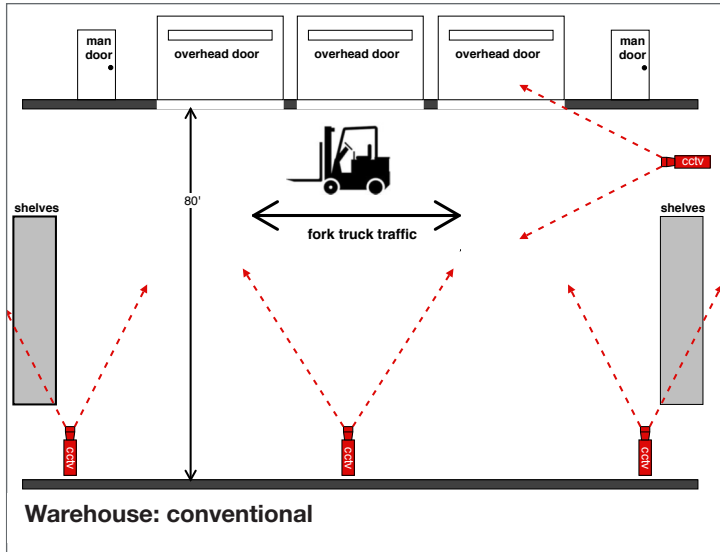

# The Digital Window™ Advantage

**Conventional:**  
 (2) CCTV cameras  
 (1) CCTV dome  
 (3) Ports

**1-D7-180 camera:**  
 (1) Port  
 (6) times total  
 resolution of  
 conventional  
 system

**Conventional:**  
 (6) CCTV cameras  
 (6) Ports

**1-D7-180 camera:**  
 (1) Port  
 (3) times total  
 resolution of  
 conventional  
 system

**Conventional:**

**(4) CCTV cameras  
(4) Ports**

**1-D7-180 camera:**

**(1) Port  
(5) times total  
resolution of  
conventional  
system**