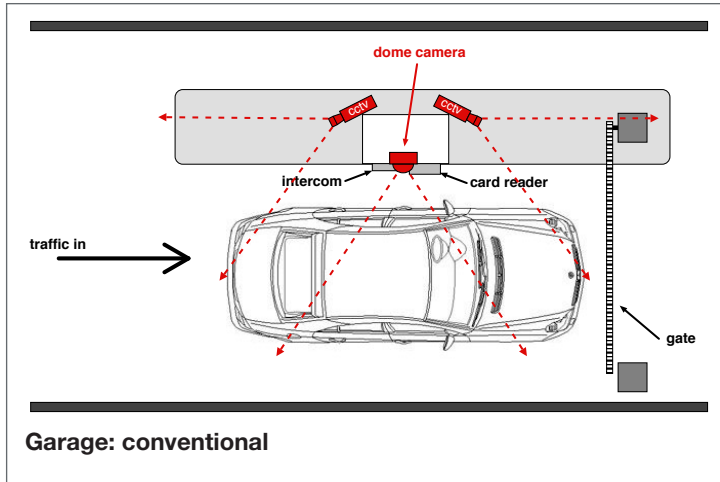

# The Digital Window™ Advantage

**Conventional:**  
 (2) CCTV cameras  
 (1) CCTV dome  
 (3) Ports

**1-D7-180 camera:**  
 (1) Port  
 (6) times total  
 resolution of  
 conventional  
 system

**Conventional:**  
 (6) CCTV cameras  
 (6) Ports

**1-D7-180 camera:**  
 (1) Port  
 (3) times total  
 resolution of  
 conventional  
 system

**Conventional:**

**(4) CCTV cameras  
(4) Ports**

**1-D7-180 camera:**

**(1) Port  
(5) times total  
resolution of  
conventional  
system**